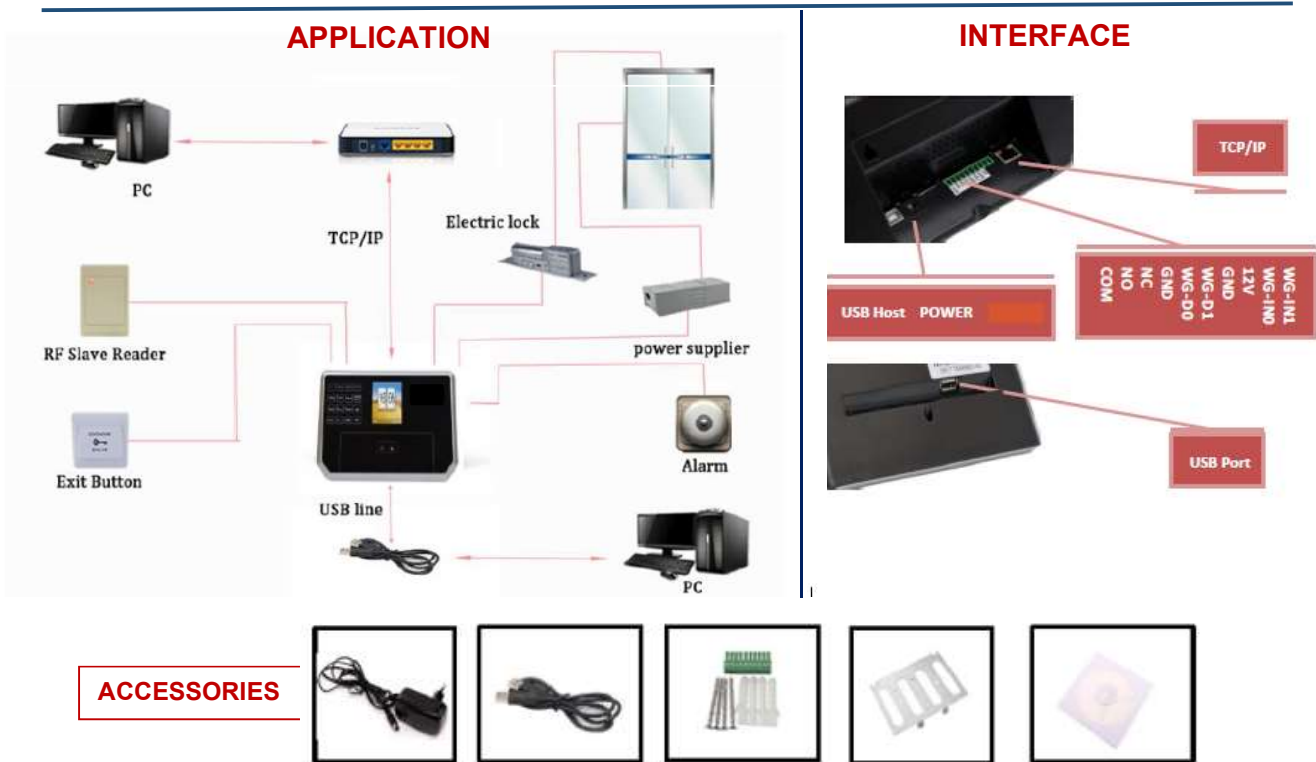

TECHNICAL SPECIFICATIONS

• Biometric Measurement	Face
• User capacity	1,000 faces
• Log capacity	200,000
• CPU	1GHz
• LCD display	2.8' TFT color screen 320x240 pixel
• Interface	TCP/IP, USB (host and slave)
• Attendance mode	Face or ID + Password or Face + Password
• Voice instruction	16-bit Hi-Fi voice & sound indication
• Verification time	< 0.5 second [1:N]
• FRR (False Rejection Rate)	< 1%
• FAR (False Acceptance Rate)	< 0.0001%
• Power source	12VDC/2A
• Operating temperature	0°C - 45°C
• Operating humidity	< 90%RH
• Dimensions (mm)	199 x 118 x 97
• Weight (kg)	0.55
• Quantity/Carton	10 units / Gross weight/carton : 15.3 kg
• Carton size	510 x 300 x 650

OPTIONAL FUNCTION

• RF card	125 kHz EM / 13.56 MHz Mifare
• Door Control & Signal	Relay / Wiegand in & out
• WIFI	2.4 Ghz

Amano Time & Air Singapore Pte Ltd

Blk 213, Henderson Road, Henderson Industrial Park, #04-06/07, Singapore 159553

Tel:(65) 6275 2885 Fax :(65) 6275 2897

Email : amanosg@amano.com.sg

<http://www.amano.com.sg>